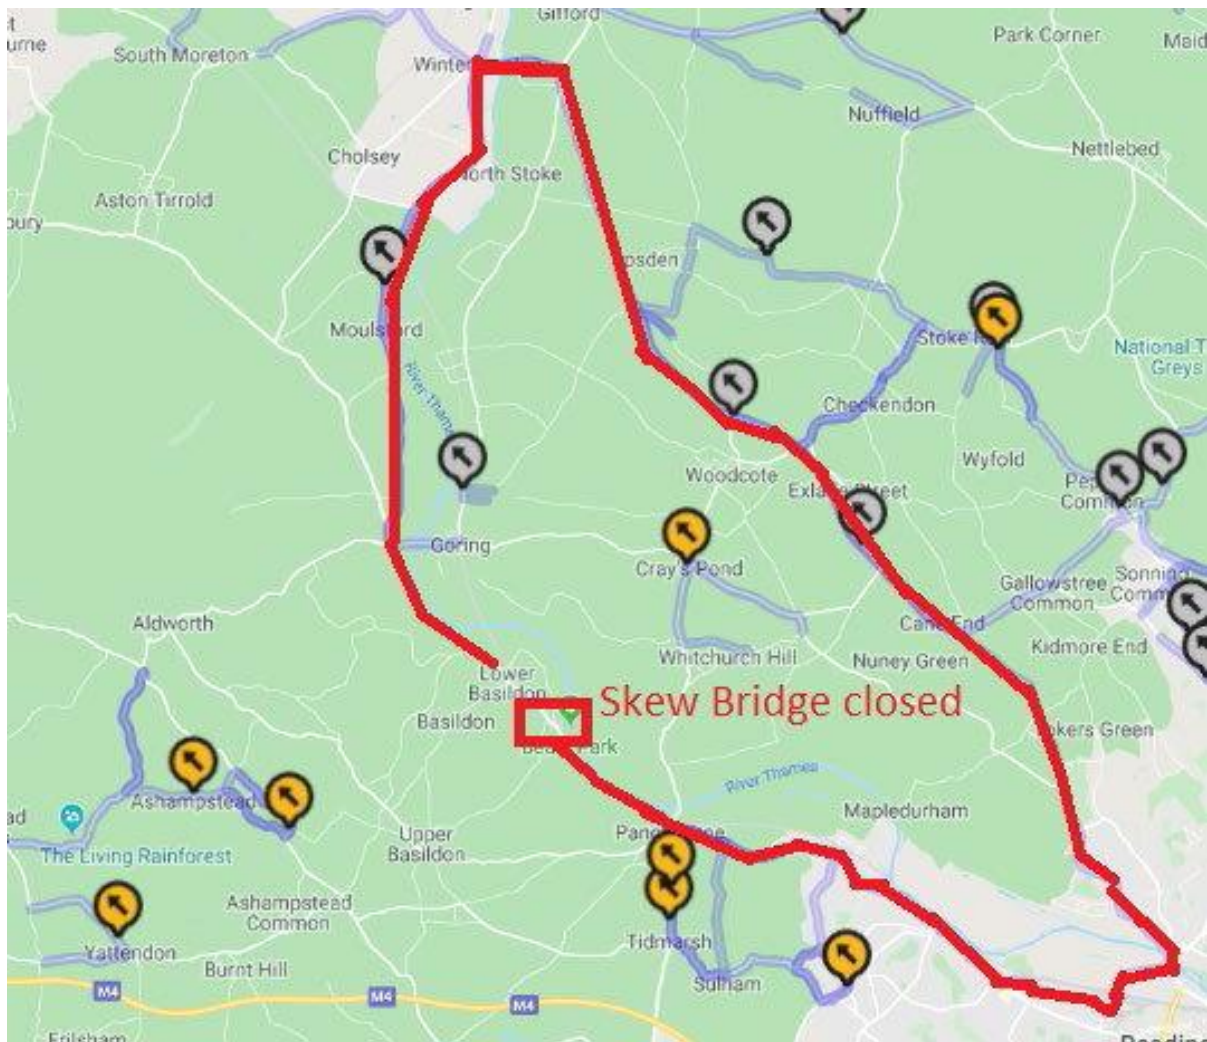

To comment on any of these stories please email contact@genienews.org
To send in news items, use news@genienews.org

Public Information reports on important, or sometimes urgent, news relevant to a particular village or cluster of villages. There is no specific publication schedule, as it goes out 'as and when' the information justifies a newsletter. **If you have any important news or information you would like to submit to Genie for consideration, please email it to the editor using news@genienews.org.**

If you like receiving this information and feel that others will benefit, **please forward to others** and encourage them to subscribe. Also, to ensure you consistently receive the e-mails it is suggested that you either 'whitelist' subscribe@genienews.org or **add us to your contact list**.

More details on Genie newsletters [here](#).